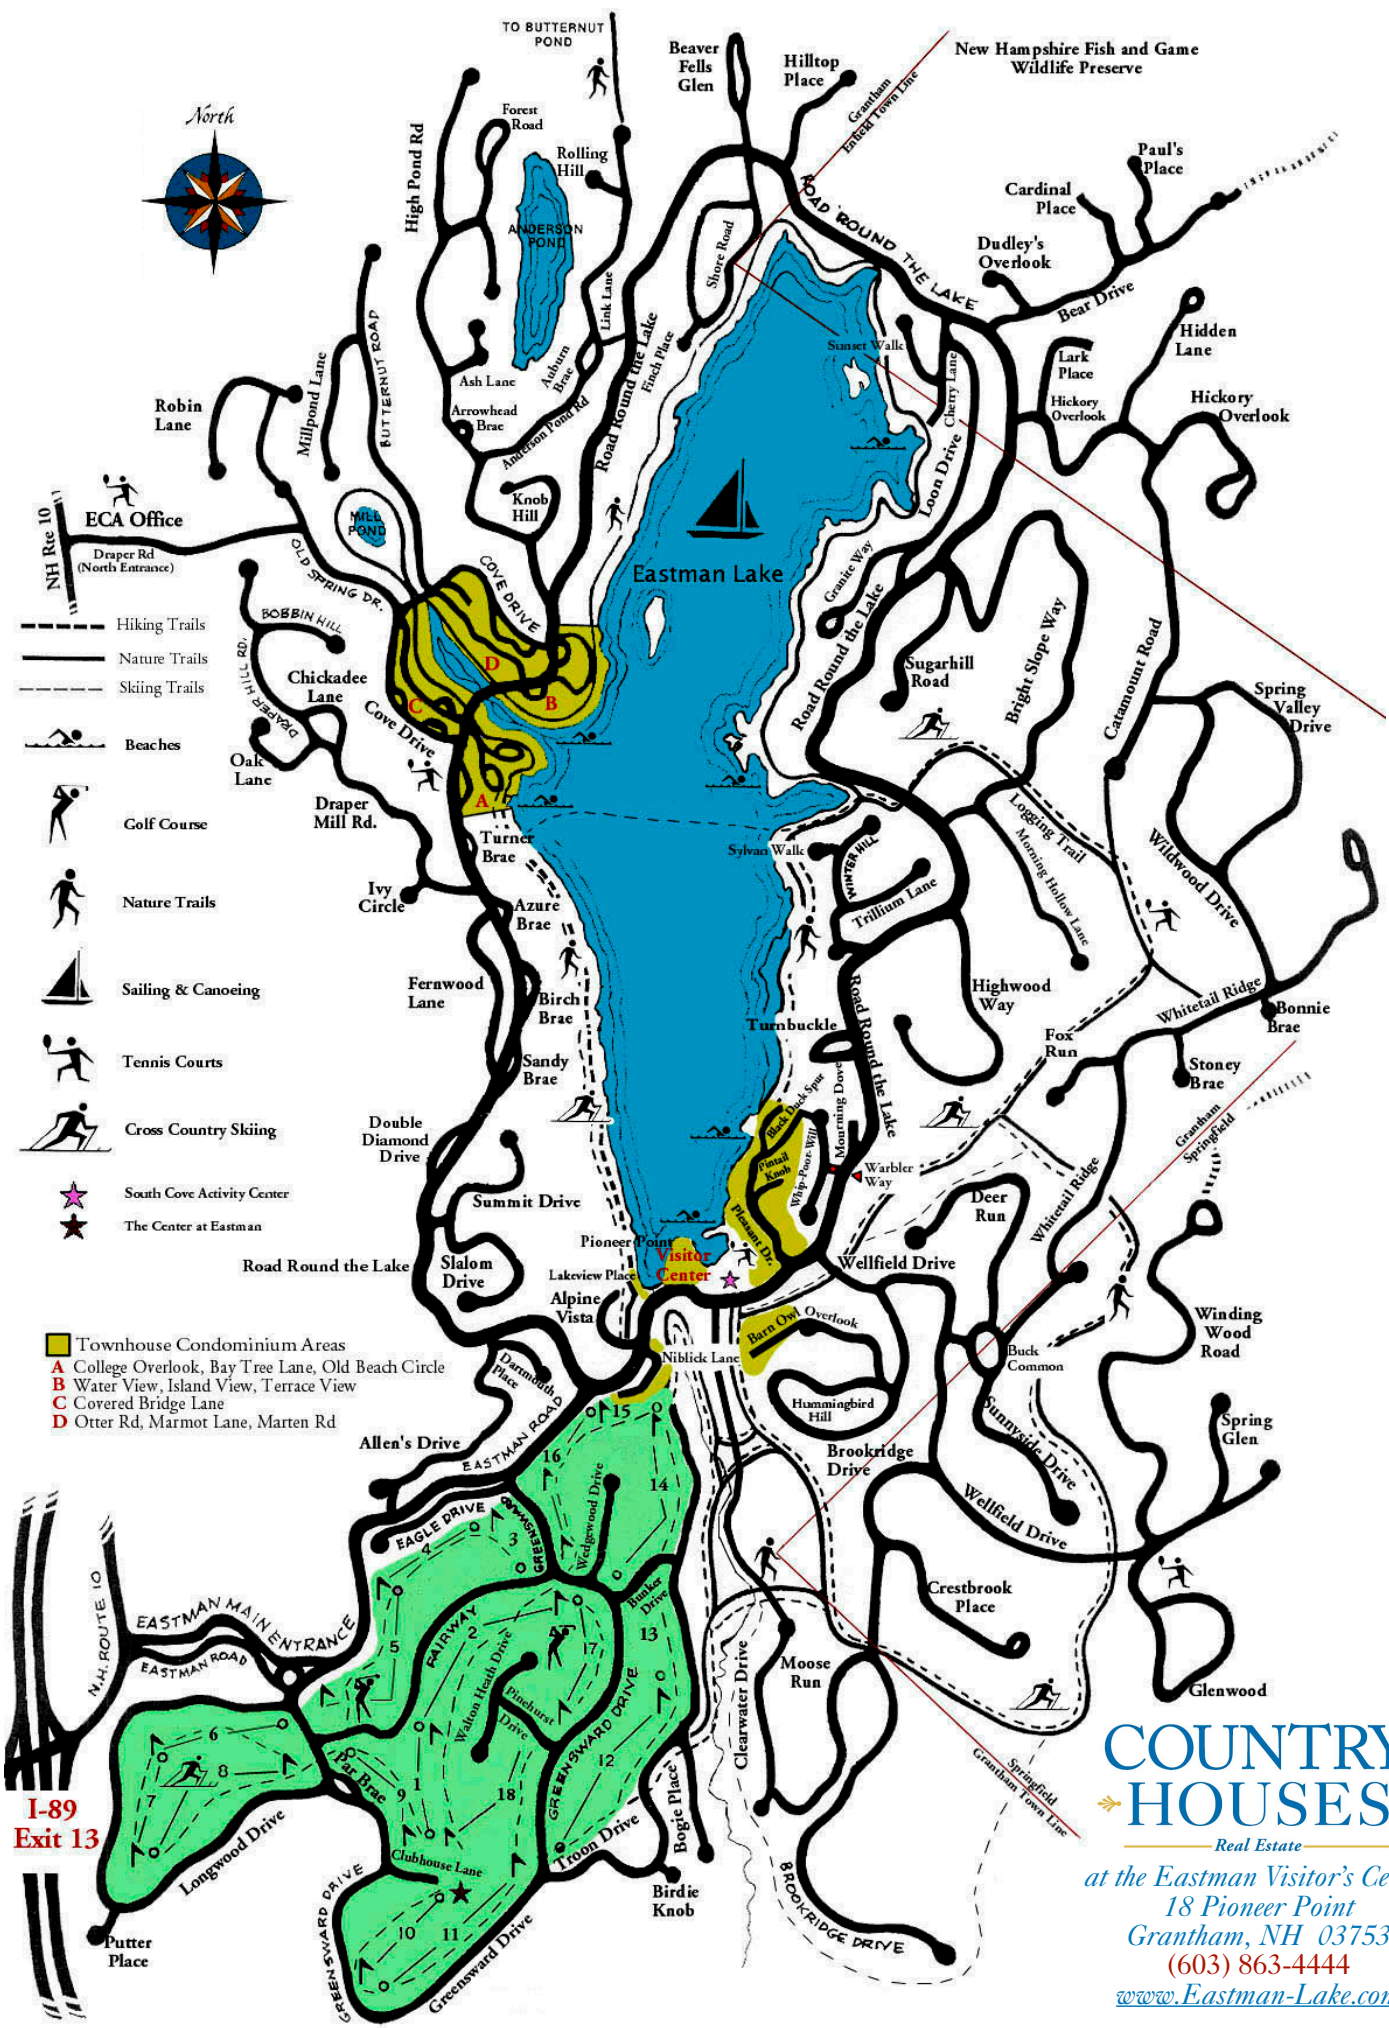

- Hiking Trails
- Nature Trails
- Skiing Trails
- Beaches
- Golf Course
- Nature Trails
- Sailing & Canoeing
- Tennis Courts
- Cross Country Skiing
- South Cove Activity Center
- The Center at Eastman

- Townhouse Condominium Areas
- A** College Overlook, Bay Tree Lane, Old Beach Circle
- B** Water View, Island View, Terrace View
- C** Covered Bridge Lane
- D** Otter Rd, Marmot Lane, Marten Rd

COUNTRY HOUSES